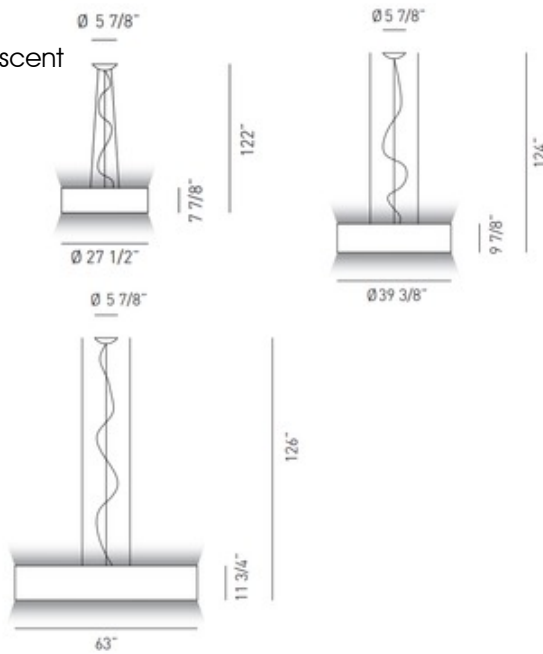

Skin Suspension

Description:

Skin pendant features flame retardant eco-leather shade. Shade available in silver, orange, light blue, ivory white, white, brown, matte black, gold, fire red or green. Features white cable and metal structure. Available with or without lower radial diffuser. Lower radial diffuser available in white, warm white, gold yellow or red. Available in a 39.38 or 63 inch wide option as well as a wall sconce or ceiling flush mount version. Four 20 watt, 120 volt, T3 Coil medium base incandescent lamps not included. General light distribution. ETL listed. Overall maximum height is 122 inches. 27.5 inch diameter x 7.88 inch height.

Shown in: White / Matte Black

List Price: \$2475.00
 Our Price: \$1980.00

Shade Color: Matte Black
 Body Finish: White
 Lamp: 4 x CF/Medium (E26)/20W/120V Compact Fluorescent
 Wattage: 80W
 Dimmer: Not Dimmable
 Dimensions: 122"L x 7.88"H x 27.5"W

Product Number: AXL63862			
Company:		Fixture Type:	Date: Feb 25, 2018
Project:		Approved By:	

#0144SU-SKIN-028F1-BKWH

Fax: (773) 883-6131

Phone: 866-954-4489

Address: 1718 W. Fullerton Ave. Chicago IL 60614