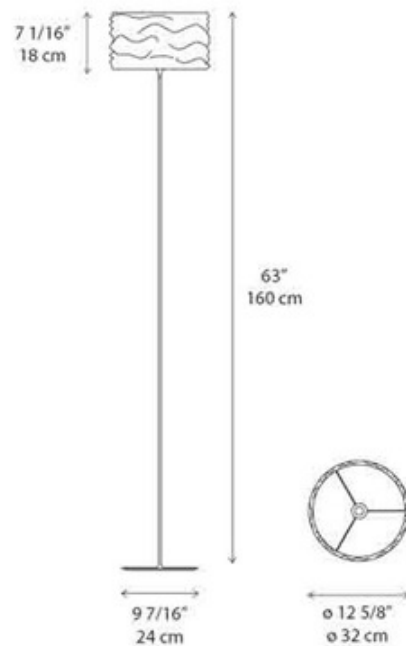

SHADE COLOR	Polished Chrome
BODY FINISH	Steel
WATTAGE	250W
DIMMER	Included
DIMENSIONS	12.625"W x 63"H
BULB NOT INCLUDED	
LAMP	1 x T10/Medium (E26)/250W/120V Halogen

SPEC #

ART63868