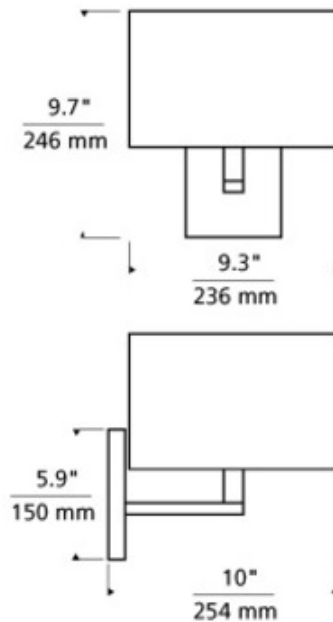

# Chelsea Wall Sconce

**Description:**

Chelsea wall sconce features a tailored modern fabric drum shade in Heather Gray or White with a White glass diffuser. Finish available in Antique Bronze, Polished Nickel or Satin Nickel. One 75 watt, 120 volt, A19 medium base incandescent (or equivalent) lamp is required, but not included. Dimmable with a standard incandescent dimmer. Mounts up only. ETL listed. 9.3 inch width x 9.7 inch height x 10 inch depth.

Shown in: Satin Nickel / Heather Grey

**List Price:** \$284.00  
**Our Price:** \$227.20

**Shade Color:** Heather Grey  
**Body Finish:** Satin Nickel  
**Lamp:** 1 x A19/Medium (E26)/53W/120V Incandescent  
 1 x A19/Medium (E26)/120V LED  
**Wattage:** 53W  
**Dimmer:** Incandescent  
**Dimensions:** 9.7"H x 9.3"W x 10"D