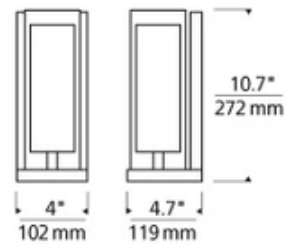

BRAND

Visual Comfort Modern

DESCRIPTION

Jayden Wall Sconce is cut from a solid block of crystal and formed into an elegant rectangular prism surrounding a hand-blown inner white diffuser. Finish available in Chrome or Satin Nickel. One 60 watt, 120 volt medium base T10 lamp is required, but not included. ETL listed. 4 inch width x 10.7 inch height x 4.7 inch depth.

SHADE COLOR	Clear
BODY FINISH	Satin Nickel
WATTAGE	43W
DIMMER	Standard 120V
DIMENSIONS	4"W x 10.7"H x 4.7"D
BULB NOT INCLUDED	
LAMP	1 x T10/Medium (E26)/43W/120V Halogen

SPEC # TLG64011

COMPANY	PROJECT	FIXTURE TYPE	APPROVED BY	DATE