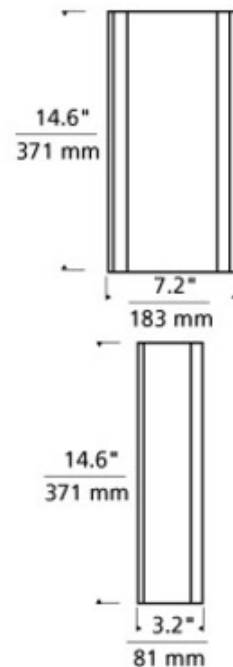

COMPANY	PROJECT	FIXTURE TYPE	APPROVED BY	DATE