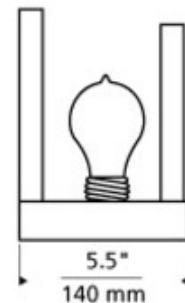

BRAND Visual Comfort Modern

DESCRIPTION

Corbel wall sconce features an outer cast glass created by pouring molten glass into a mold. Encapsulated bubbles and subtle texture provide visual warmth and interest. Glass available in clear or smoke. Finish available in antique bronze or satin nickel. Available in with or without inner glass diffuser. Outer cast glass. One 60 watt, 120 volt, medium base Classic Edison lamp included. Dimmable with standard incandescent dimmer. Mounts to a standard 4 inch square junction box with round plaster ring (provided by electrician). General light distribution. ETL listed. 6.5W x 7.5H x 5.5 inch depth.

SHADE COLOR	Clear
BODY FINISH	Antique Bronze
WATTAGE	60W
DIMMER	Standard 120V
DIMENSIONS	6.5"W x 7.5"H x 5.5"D
BULB INCLUDED	
LAMP	1 x Edison/Medium (E26)/60W/120V Incandescent

SPEC # TLG64123

COMPANY	PROJECT	FIXTURE TYPE	APPROVED BY	DATE