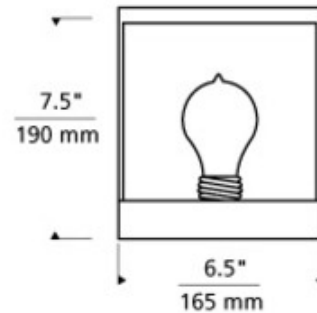

BRAND Visual Comfort Modern

DESCRIPTION

Corbel wall sconce features an outer cast glass created by pouring molten glass into a mold. Encapsulated bubbles and subtle texture provide visual warmth and interest. Glass available in clear or smoke. Finish available in antique bronze or satin nickel. Available in with or without inner glass diffuser. Outer cast glass. One 60 watt, 120 volt, medium base Classic Edison lamp included. Dimmable with standard incandescent dimmer. Mounts to a standard 4 inch square junction box with round plaster ring (provided by electrician). General light distribution. ETL listed. 6.5W x 7.5H x 5.5 inch depth.

SHADE COLOR	Clear
BODY FINISH	Antique Bronze
WATTAGE	60W
DIMMER	Standard 120V
DIMENSIONS	6.5"W x 7.5"H x 5.5"D
BULB INCLUDED	
LAMP	1 x Edison/Medium (E26)/60W/120V Incandescent

SPEC # TLG64123

COMPANY	PROJECT	FIXTURE TYPE	APPROVED BY	DATE