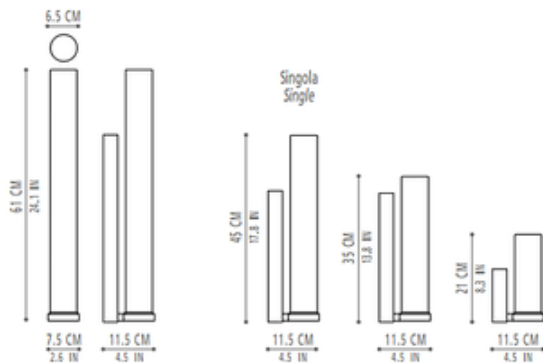

Stick 65 CFL IP44 Single Wall Sconce

Description:

Stick 65 IP44 Single Wall Sconce features a satin finish Opal triplex blown glass diffuser with closed top. Finish in Chrome. Available in four sizes. Small: Requires one 26 watt 120 volt G24q-3 compact fluorescent lamp, not included. 2.6 inch width x 8.3 inch height x 4.5 inch depth. Medium: Requires one 24 watt 120 volt 2G11 compact fluorescent lamp, not included. 2.6 inch width x 13.8 inch height x 4.5 inch depth. Large: Requires one 36 watt 120 volt 2G11 compact fluorescent lamp, not included. 2.6 inch width x 17.8 inch height x 4.5 inch depth. Extra Large: Requires one 55 watt 120 volt 2G11 compact fluorescent lamp, not included. 2.6 inch width x 24.1 inch height x 4.5 inch depth. Dimmable ballast available by special order. IP44 rated for limited wet locations (water splashing against the enclosure from any direction shall have no harmful effect).

Shown in: Chrome / Opal

List Price: \$994.50
 Our Price: \$795.60

Shade Color: Opal
 Body Finish: Chrome
 Lamp: 1 x T5/2G11/24W/120V Compact Fluorescent
 Wattage: 24W
 Dimmer: Not Dimmable
 Dimensions: 13.8"H x 2.6"W x 4.5"D