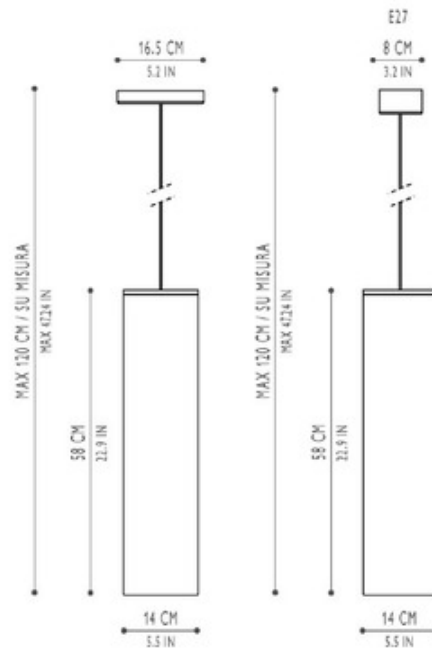

Stick 140 Pendant

CE

Description:

Stick 140 pendant features an opal glass and a chrome finish. Available in a 19.8 or 22.9 inch high option. Also available in a pendant, suspension, table or floor lamp version. Fixture available with incandescent or compact fluorescent lamping option. One 100 watt, 120 volt, A19 medium base incandescent lamp or (1) 55 watt, 120 volt, T5 2G11 base compact fluorescent lamp not included. General light distribution. CE listed. Includes 47.24 inch cable. 5.5 inch diameter x 22.9 inch height.

Shown in: Chrome / Opal

List Price: \$1015.88
 Our Price: \$812.70

Shade Color: Opal
 Body Finish: Chrome
 Lamp: 1 x A19/Medium (E26)/72W/120V Incandescent
 Wattage: 72W
 Dimmer: N/A
 Dimensions: 22.9"H x 5.5"W

Product Number: AIL64161			
Company:		Fixture Type:	Date: Feb 22, 2018
Project:		Approved By:	

#0148SU-STIK140-02311-OPCH

Fax: (773) 883-6131

Phone: 866-954-4489

Address: 1718 W. Fullerton Ave. Chicago IL 60614