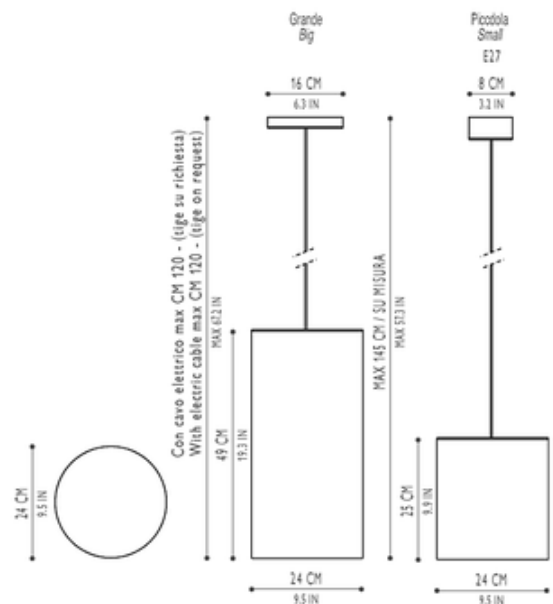

BRAND

Al Lati Lights

DESCRIPTION

Stick 240 Open Pendant features an opal glass with an open bottom and a chrome finish. Available in a small or large size option. Fixture available with incandescent or compact fluorescent lamping option. Small requires one 75 watt 120 volt A19 medium base incandescent lamp or two 26 watt 120 volt G24q-3 compact fluorescent lamps not included. Large requires one 100 watt 120 volt A19 medium base incandescent lamp or two 36 watt 2G11 compact fluorescent lamps, not included. Dimensions: Small: 9.5 inch diameter x 9.9 inch shade height x 57.3 inch maximum overall height. Large: 9.5 inch diameter x 19.3 inch shade height x 67.2 inch maximum overall height.

SHADE COLOR	Opal
BODY FINISH	Chrome
WATTAGE	100W
DIMMER	Standard 120V
DIMENSIONS	9.5"W x 19.3"H
BULB NOT INCLUDED	
LAMP	1 x A19/Medium (E26)/100W/120V Incandescent

SPEC #

AIL64163

COMPANY

PROJECT

FIXTURE TYPE