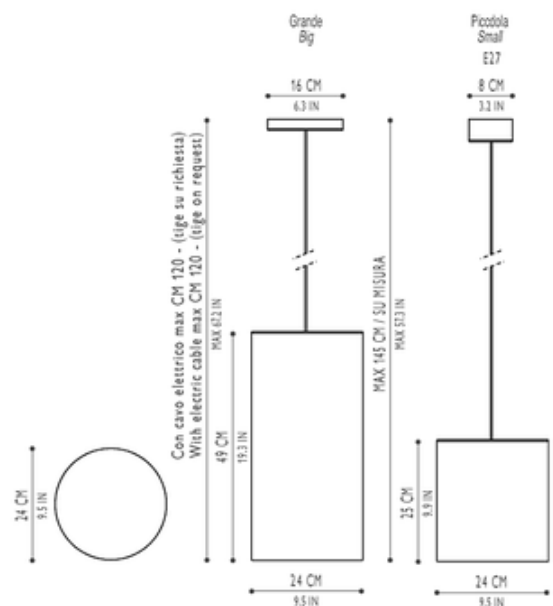

BRAND

Al Lati Lights

DESCRIPTION

Stick 240 Open Pendant features an opal glass with an open bottom and a chrome finish. Available in a small or large size option. Fixture available with incandescent or compact fluorescent lamping option. Small requires one 75 watt 120 volt A19 medium base incandescent lamp or two 26 watt 120 volt G24q-3 compact fluorescent lamps not included. Large requires one 100 watt 120 volt A19 medium base incandescent lamp or two 36 watt 2G11 compact fluorescent lamps, not included. Dimensions: Small: 9.5 inch diameter x 9.9 inch shade height x 57.3 inch maximum overall height. Large: 9.5 inch diameter x 19.3 inch shade height x 67.2 inch maximum overall height.

SHADE COLOR	Opal
BODY FINISH	Chrome
WATTAGE	100W
DIMMER	Standard 120V
DIMENSIONS	9.5"W x 19.3"H
BULB NOT INCLUDED	
LAMP	1 x A19/Medium (E26)/100W/120V Incandescent

SPEC #

AIL64163

COMPANY

PROJECT

FIXTURE TYPE