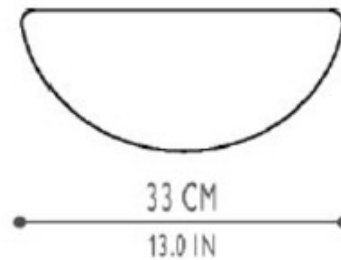

Spicchio Wall Sconce

CE

Description:

Spicchio wall sconce features a satin finished triplex opal glass. Fixture available with halogen, incandescent or compact fluorescent lamping option. Requires (1) 150 watt, 120 volt, T3 R7s base halogen lamp or (2) 60 watt, 120 volt, B10 candelabra lamps or (1) 26 watt, 120 volt, T4 G24Q-3 base compact fluorescent lamping option. General light distribution. CE listed. 13W x 4.53H x 6.3 inch depth.

Shown in: Opal

List Price: \$326.25
 Our Price: \$261.00

Shade Color: Opal
 Body Finish: N/A
 Lamp: 2 x B10/Candelabra (E12)/60W/120V Incandescent
 2 x B10/Candelabra (E12)/120V LED
 Wattage: 120W
 Dimmer: N/A
 Dimensions: 4.53"H x 13"W x 6.3"D