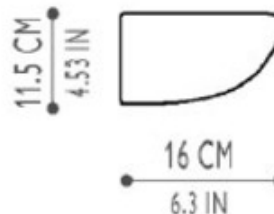

Spicchio Wall Sconce

CE

Description:

Spicchio wall sconce features a satin finished triplex opal glass. Fixture available with halogen, incandescent or compact fluorescent lamping option. Requires (1) 150 watt, 120 volt, T3 R7s base halogen lamp or (2) 60 watt, 120 volt, B10 candelabra lamps or (1) 26 watt, 120 volt, T4 G24Q-3 base compact fluorescent lamping option. General light distribution. CE listed. 13W x 4.53H x 6.3 inch depth.

Shown in: Opal

List Price: \$326.25
 Our Price: \$261.00

Shade Color: Opal
 Body Finish: N/A
 Lamp: 2 x B10/Candelabra (E12)/60W/120V Incandescent
 2 x B10/Candelabra (E12)/120V LED
 Wattage: 120W
 Dimmer: N/A
 Dimensions: 4.53"H x 13"W x 6.3"D