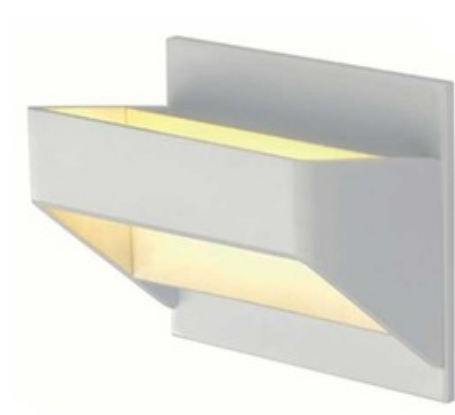

Dacu Space Wall Sconce

Description:

Dacu LED Wall Sconce is made of aluminum with finish in Black, White or Brushed Aluminum with white diffusers. Includes nine 0.5 watt 3000K warm white LEDs, 310 lumens, and 120 volt 200mA LED driver. General light distribution. 5.9 inch width x 5.5 inch height x 3.8 inch depth. ETL listed.

Shown in: White

List Price: \$466.67
 Our Price: \$350.00

Shade Color: N/A
 Body Finish: White
 Lamp: 9 x LED/0.5W/120V LED
 Wattage: 4.5W
 Dimmer: N/A
 Dimensions: 5.5"H x 5.9"W x 3.8"D

Product Number: SLV64220			
Company:		Fixture Type:	Date: Feb 23, 2018
Project:		Approved By:	