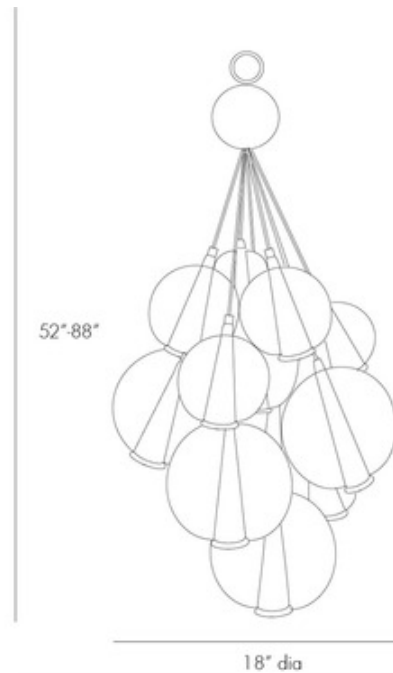

COMPANY

PROJECT

FIXTURE TYPE

APPROVED BY

DATE