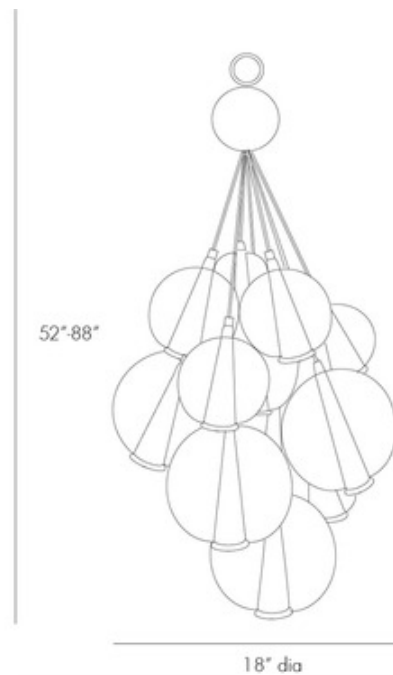

COMPANY

PROJECT

FIXTURE TYPE

APPROVED BY

DATE