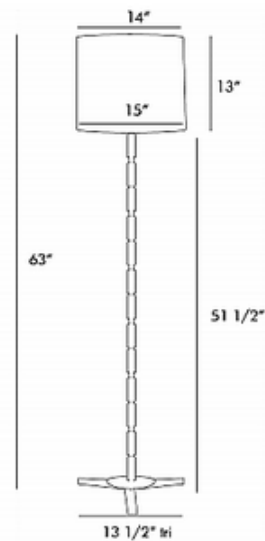

BRAND

Arteriors Home

DESCRIPTION

Hartwell floor lamp features a black shade with gold sheer lining and a brass/iron finish. One 3-way 120 volt, A19 medium base incandescent lamp not included. General light distribution. UL listed. 15 inch diameter x 63 inch height.

SHADE COLOR	Black
BODY FINISH	Brass / Iron
WATTAGE	150W
DIMMER	Standard 120V
DIMENSIONS	15"W x 63"H
BULB NOT INCLUDED	
LAMP	1 x A19 3-Way/Medium (E26)/150W/120V Incandescent

SPEC #

AHM64450

COMPANY

PROJECT