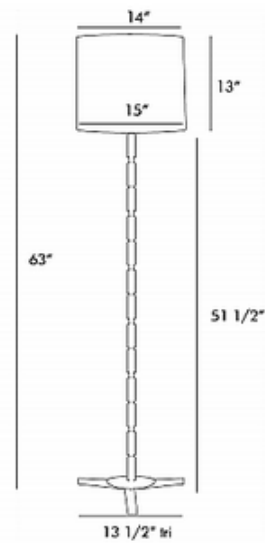

BRAND

Arteriors Home

DESCRIPTION

Hartwell floor lamp features a black shade with gold sheer lining and a brass/iron finish. One 3-way 120 volt, A19 medium base incandescent lamp not included. General light distribution. UL listed. 15 inch diameter x 63 inch height.

SHADE COLOR	Black
BODY FINISH	Brass / Iron
WATTAGE	150W
DIMMER	Standard 120V
DIMENSIONS	15"W x 63"H
BULB NOT INCLUDED	
LAMP	1 x A19 3-Way/Medium (E26)/150W/120V Incandescent

SPEC #

AHM64450

COMPANY

PROJECT