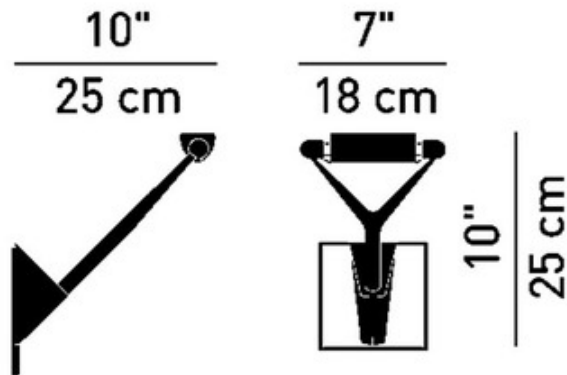

Lola Wall Light

Description:

Lola is fabricated with an aluminum stem, rynite head, and microperforated metal reflector with anti-UV protection glass. Structure in Black. The adjustable micro perforated diffuser allows light to be directed. One 250W 120V T3/R7s linear halogen lamp not included. 7 inches wide x 10 inches high x 10 inches deep. Indirect light distribution. cUL listed. Designed by Alberto Meda, Paolo Rizzato.

Shown in: Black / Black

List Price: \$400.01
 Our Price: \$270.01

Shade Color: Black
 Body Finish: Black
 Lamp: 1 x T3/R7s (RSC)/250W/120V Halogen
 Wattage: 250W
 Dimmer: Incandescent
 Dimensions: 10"H x 7"W x 10"D