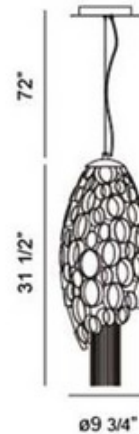

BRAND

Eurofase

DESCRIPTION

Cameo 4 light pendant features clear crystals and a nickel finish. The machined honeycomb is the perfect shelter for the metal. Features nickel strands. Available in a 1, 2 or 4 light option Also available in a ceiling flush mount, pendant, chandelier and wall sconce version. Four 60 watt, 120 volt, T4 G9 base halogen lamps included. General light distribution. Includes 72 inch cord. 9.75 inch diameter x 31.5 inch height.

SHADE COLOR	Clear
BODY FINISH	Nickel
WATTAGE	240W
DIMMER	N/A
DIMENSIONS	9.75"W x 31.5"H
BULB INCLUDED	
LAMP	4 x JCD/G9/60W/120V Halogen

SPEC # EUF65755

COMPANY

PROJECT

FIXTURE TYPE

APPROVED BY

DATE