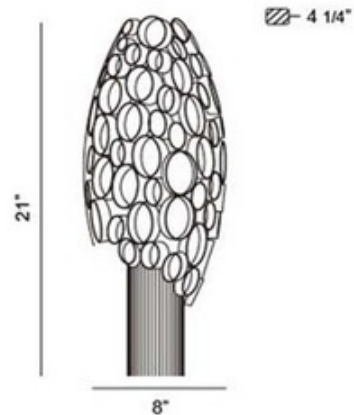

**Description:**

Cameo wall sconce features clear crystals and a nickel finish. The machined honeycomb is the perfect shelter for the metal. Features nickel strands. Available in a ceiling flush mount, pendant, chandelier and wall sconce version. Two 60 watt, 120 volt, T4 G9 base halogen lamps included. General light distribution. 8W x 21H x 4.25 inch depth.

Shown in: Nickel / Clear

List Price: \$500.00  
 Our Price: \$400.00

Shade Color: Clear  
 Body Finish: Nickel  
 Lamp: 2 x T4/G9/60W/120V Halogen  
 Wattage: 120W  
 Dimmer: N/A  
 Dimensions: 4.25"L x 21"H x 8"W