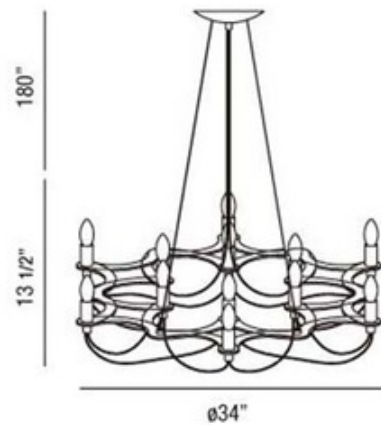

BRAND

Eurofase

DESCRIPTION

Triumph 12 light chandelier features a red, black or white color. Red and black color available with chrome finish; white color available with white finish. Available in a 12 or 24 light option. Twelve 40 watt, 120 volt, B10 candelabra base incandescent lamps not included. General light distribution. Includes 180 inch chain. 34 inch diameter x 13.5 inch height.

SHADE COLOR	White
BODY FINISH	N/A
WATTAGE	480W
DIMMER	N/A
DIMENSIONS	34"W x 13.5"H
BULB NOT INCLUDED	
LAMP	12 x B10/Candelabra (E12)/40W/120V Incandescent

SPEC #

EUF65778

COMPANY

PROJECT

FIXTURE TYPE

APPROVED BY