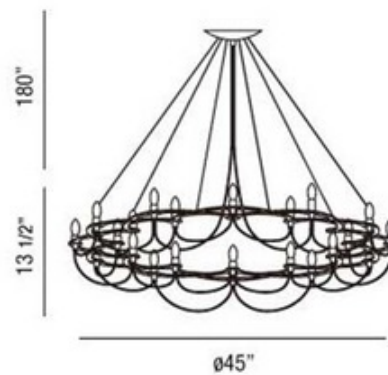

BRAND

Eurofase

DESCRIPTION

Triumph 24 light chandelier features a red, black or white color. Red and black color available with chrome finish; white color available with white finish. Available in a 12 or 24 light option. Twenty-four 40 watt, 120 volt, B10 candelabra base incandescent lamps not included. General light distribution. Includes 180 inch chain. 45 inch diameter x 13.5 inch height.

SHADE COLOR	Black
BODY FINISH	N/A
WATTAGE	960W
DIMMER	N/A
DIMENSIONS	45"W x 13.5"H
BULB NOT INCLUDED	
LAMP	24 x B10/Candelabra (E12)/40W/120V Incandescent

SPEC #

EUF65780

COMPANY

PROJECT

FIXTURE TYPE

APPROVED BY