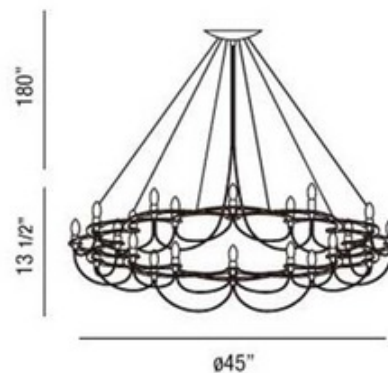

BRAND

Eurofase

DESCRIPTION

Triumph 24 light chandelier features a red, black or white color. Red and black color available with chrome finish; white color available with white finish. Available in a 12 or 24 light option. Twenty-four 40 watt, 120 volt, B10 candelabra base incandescent lamps not included. General light distribution. Includes 180 inch chain. 45 inch diameter x 13.5 inch height.

SHADE COLOR	Black
BODY FINISH	N/A
WATTAGE	960W
DIMMER	N/A
DIMENSIONS	45"W x 13.5"H
BULB NOT INCLUDED	
LAMP	24 x B10/Candelabra (E12)/40W/120V Incandescent

SPEC #

EUF65780

COMPANY

PROJECT

FIXTURE TYPE

APPROVED BY