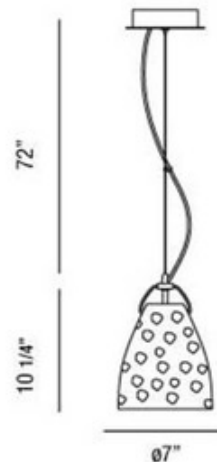

BRAND

Eurofase

DESCRIPTION

Amero pendant features a clear, amber or smoke shade and a chrome finish. Available in a small or large size option. One 60 watt, 120 volt, A19 medium base incandescent lamp not included. General light distribution. Includes 72 inch chain. Small: 7 inch diameter x 10.25 inch height. Large: 9.75 inch diameter x 13.5 inch height.

SHADE COLOR	Clear
BODY FINISH	Chrome
WATTAGE	8W
DIMMER	N/A
DIMENSIONS	7"W x 10.25"H
BULB NOT INCLUDED	
LAMP	1 x A19/Medium (E26)/8W/120V LED 1 x A19/Medium (E26)/120V LED 1 x A19/Medium (E26)/60W/120V Incandescent