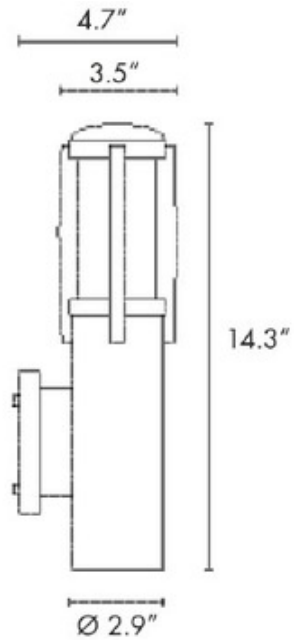

BRAND

SLV Lighting

DESCRIPTION

Alpa II Outdoor Wall Sconce is made of aluminum available in Silver Grey or Stone Grey finish with a polycarbonate diffuser. Requires one 24 watt 120 volt T3 Coil medium base compact fluorescent lamp, not included. Dimensions: 3.5 inch diameter x 14.3 inch height x 4.7 inch depth. ETL listed for wet locations.

SHADE COLOR	White
BODY FINISH	Silver Grey
WATTAGE	24W
DIMMER	Not Dimmable
DIMENSIONS	3.5"W x 14.3"H x 4.7"D
BULB NOT INCLUDED	
LAMP	1 x CF/Medium (E26)/24W/120V Compact Fluorescent

SPEC # SLV65821

COMPANY	PROJECT	FIXTURE TYPE	APPROVED BY	DATE