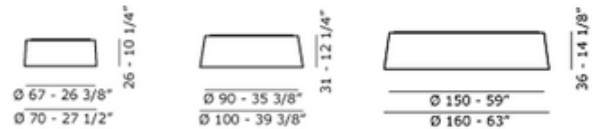

COMPANY	PROJECT	FIXTURE TYPE	APPROVED BY	DATE