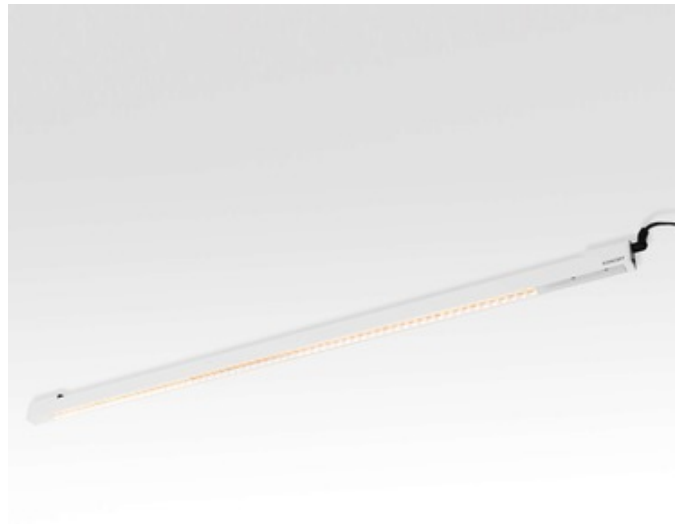

BRAND

Koncept Lighting

DESCRIPTION

The UCX Linear LED Undercabinet Light embodies everything you want in a great undercabinet light—a slim row of tiny LEDs which swivel to shed light where you need it, no bulky bulbs. Available in three sizes with a Metallic Black, Silver, or White finish. UCX included touch controls turn on or off or dim the light easily. UCX lights can easily be daisy chained to connect several lights together with an optional Group Mode to allow for group control. LEED credit eligibility. Integrated LED light source with choice of Warm White (3500K) or Cool White (4500K) color temperature. 19.3/26.8/36.7 inch width x 0.6 inch height x 1 inch depth. Includes luminaire only; daisy chain cords, power adapters, and male to male connectors sold separately.

SHADE COLOR	N/A
BODY FINISH	White
WATTAGE	16W
DIMMER	Included
DIMENSIONS	26.79"W x 0.6"H x 1"D
INTEGRATED LED MODULE	
LAMP	LED/16W/120V LED

Technical Information

LUMINOUS FLUX	760 lumens
LUMENS/WATT	47.50
LAMP COLOR	4500K
COLOR RENDERING	85 CRI