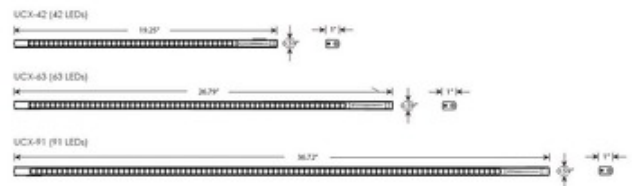

COMPANY	PROJECT	FIXTURE TYPE	APPROVED BY	DATE