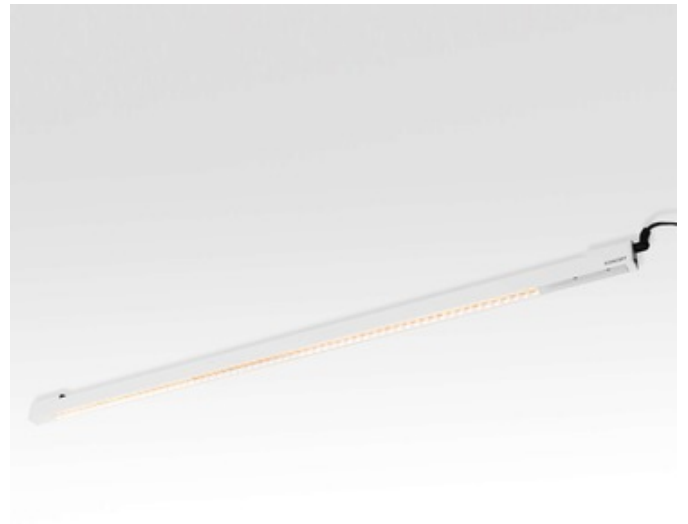

BRAND

Koncept Lighting

DESCRIPTION

The UCX Linear LED Undercabinet Light embodies everything you want in a great undercabinet light—a slim row of tiny LEDs which swivel to shed light where you need it, no bulky bulbs. Available in three sizes with a Metallic Black, Silver, or White finish. UCX included touch controls turn on or off or dim the light easily. UCX lights can easily be daisy chained to connect several lights together with an optional Group Mode to allow for group control. LEED credit eligibility. Integrated LED light source with choice of Warm White (3500K) or Cool White (4500K) color temperature. 19.3/26.8/36.7 inch width x 0.6 inch height x 1 inch depth. Includes luminaire only; daisy chain cords, power adapters, and male to male connectors sold separately.

SHADE COLOR	N/A
BODY FINISH	White
WATTAGE	16W
DIMMER	Included
DIMENSIONS	26.79"W x 0.6"H x 1"D
INTEGRATED LED MODULE	
LAMP	LED/16W/120V LED

Technical Information

LUMINOUS FLUX	760 lumens
LUMENS/WATT	47.50
LAMP COLOR	4500K
COLOR RENDERING	85 CRI