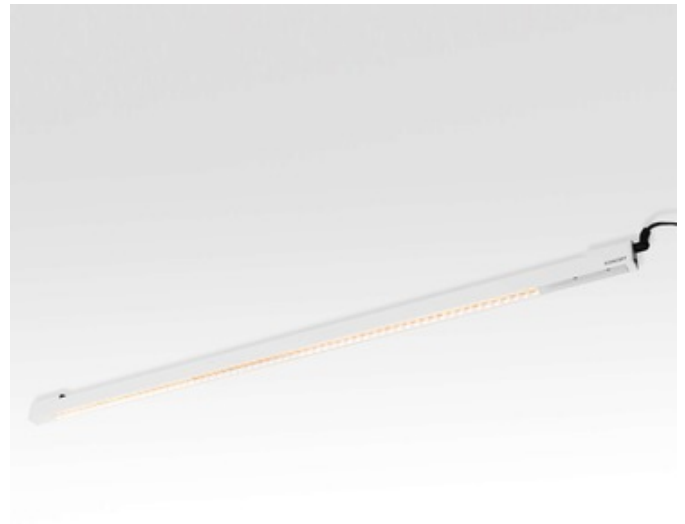

**BRAND**

Koncept Lighting

**DESCRIPTION**

The UCX Linear LED Undercabinet Light embodies everything you want in a great undercabinet light—a slim row of tiny LEDs which swivel to shed light where you need it, no bulky bulbs. Available in three sizes with a Metallic Black, Silver, or White finish. UCX included touch controls turn on or off or dim the light easily. UCX lights can easily be daisy chained to connect several lights together with an optional Group Mode to allow for group control. LEED credit eligibility. Integrated LED light source with choice of Warm White (3500K) or Cool White (4500K) color temperature. 19.3/26.8/36.7 inch width x 0.6 inch height x 1 inch depth. Includes luminaire only; daisy chain cords, power adapters, and male to male connectors sold separately.

<b>SHADE COLOR</b>	N/A
<b>BODY FINISH</b>	White
<b>WATTAGE</b>	16W
<b>DIMMER</b>	Included
<b>DIMENSIONS</b>	26.79"W x 0.6"H x 1"D
<b>INTEGRATED LED MODULE</b>	
<b>LAMP</b>	LED/16W/120V LED

*Technical Information*

<b>LUMINOUS FLUX</b>	760 lumens
<b>LUMENS/WATT</b>	47.50
<b>LAMP COLOR</b>	3500K
<b>COLOR RENDERING</b>	85 CRI

**SPEC #** KNC65857

COMPANY	PROJECT	FIXTURE TYPE	APPROVED BY	DATE