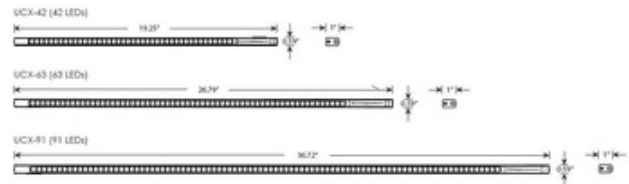

**BRAND**

Koncept Lighting

**DESCRIPTION**

The UCX Linear LED Undercabinet Light embodies everything you want in a great undercabinet light—a slim row of tiny LEDs which swivel to shed light where you need it, no bulky bulbs. Available in three sizes with a Metallic Black, Silver, or White finish. UCX included touch controls turn on or off or dim the light easily. UCX lights can easily be daisy chained to connect several lights together with an optional Group Mode to allow for group control. LEED credit eligibility. Integrated LED light source with choice of Warm White (3500K) or Cool White (4500K) color temperature. 19.3/26.8/36.7 inch width x 0.6 inch height x 1 inch depth. Includes luminaire only; daisy chain cords, power adapters, and male to male connectors sold separately.

<b>SHADE COLOR</b>	N/A
<b>BODY FINISH</b>	White
<b>WATTAGE</b>	16W
<b>DIMMER</b>	Included
<b>DIMENSIONS</b>	26.79"W x 0.6"H x 1"D
<b>INTEGRATED LED MODULE</b>	
<b>LAMP</b>	LED/16W/120V LED

*Technical Information*

<b>LUMINOUS FLUX</b>	760 lumens
<b>LUMENS/WATT</b>	47.50
<b>LAMP COLOR</b>	3500K
<b>COLOR RENDERING</b>	85 CRI

**SPEC #** KNC65857

COMPANY	PROJECT	FIXTURE TYPE	APPROVED BY	DATE