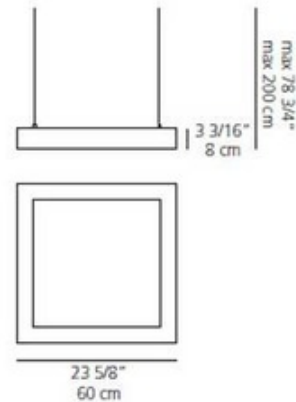

Altrove 600 Direct Light Suspension

Designer: Carlotta de Bevilacqua

Description:

Altrove Suspension is a cable suspended luminaire for direct diffused fluorescent lighting. Features mirror stainless steel perimeter structure. Matte finish prismoptic lateral diffusers, engraved transparent methacrylate front diffuser and transparent PETG upper diffuser. Body made of steel with a Chrome finish. Two 55 watt, 120 volt T5 type 2G11 base bulbs are required, but not included. 23.6 inch width x 3.15 inch height x 23.6 inch depth. 78.7 inch suspension cable. UL Listed. Contact manufacturer for dimmer compatibility.

Shown in: Stainless Steel / Mirror

List Price: \$2500.00
Our Price: \$2000.00

Shade Color: Mirror
Body Finish: Stainless Steel
Lamp: 2 x T5/2G11/55W/120V Compact Fluorescent
Wattage: 110W
Dimmer: N/A
Dimensions: 78.7"L x 3.1"H x 23.6"W x 23.6"D