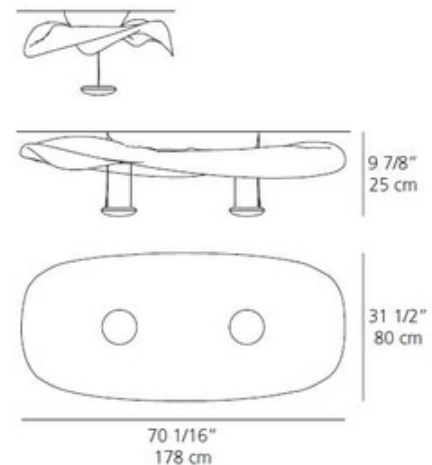

BRAND

Artemide

DESCRIPTION

Cosmic Angel ceiling flush mount features a body lamp-reflector made of thermoplastic material and die-cast aluminum lighting units. Upper diffuser in opal. Available in a variety of shapes and sizes as well as a ceiling flush mount, table and floor lamp version. Two 200 watt, 120 volt, T3 R7s base halogen lamps and (2) 55 watt, 120 volt, T5 2G11 base compact fluorescent lamps not included. General light distribution. UL listed. 70.06W x 9.88H x 31.5L.

SHADE COLOR	Opal
BODY FINISH	Aluminum
WATTAGE	510W
DIMMER	Dimmable
DIMENSIONS	31.5"L x 70.06"W x 9.88"H
BULB NOT INCLUDED	
LAMP	2 x T5/2G11/55W/120V Compact Fluorescent 2 x T3/R7s (RSC)/200W/120V Halogen