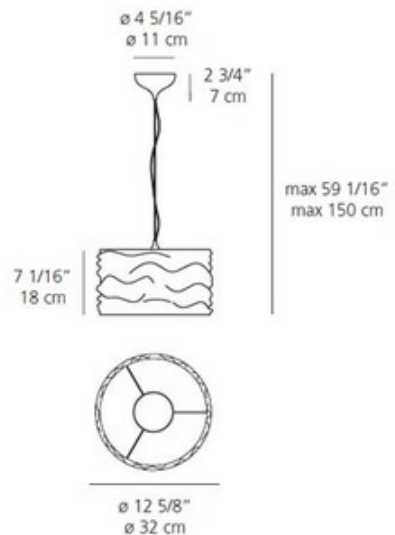

COMPANY

PROJECT

FIXTURE TYPE

APPROVED BY

DATE