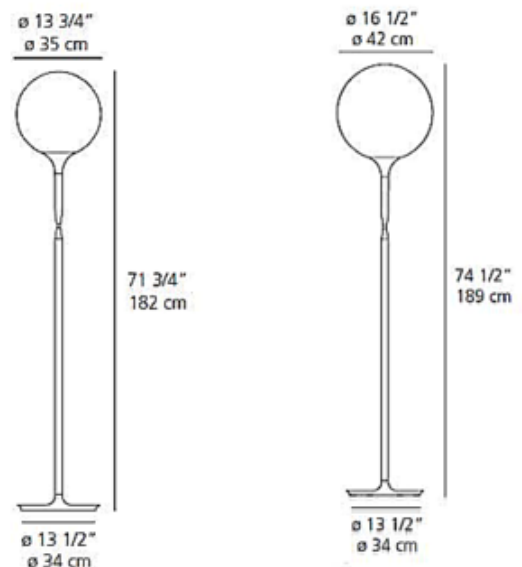

DESIGNER Michele De Lucchi and H. Ubbens
BRAND Artemide

DESCRIPTION

Castore Floor Lamp features a diffuser in white hand-blown venetian glass with external etched finish. Stem upper section in steel tubing covered by a tapered sleeve in white translucent molded polycarbonate, allowing for partial soft diffusion of light from diffuser. Stem lower section in steel tubing with matte white powder coated finish. Touch dimmer activated by chrome steel ring positioned between upper and lower stem sections. Available in a small or large size option. Small: One 100 watt, 120 volt A-type medium base lamp is required, but not included. 13.75 inch diameter x 71.75 inch height. Large: One 150 watt, 120 volt A21 medium base lamp is required, but not included. 16.5 inch diameter x 74.5 inch height.

Shown in: White / White

SHADE COLOR	White
BODY FINISH	White
WATTAGE	72W
DIMMER	N/A
DIMENSIONS	13.75"W x 71.75"H
BULB NOT INCLUDED	
LAMP	1 x A19/Medium (E26)/72W/120V Incandescent 1 x A21/Medium (E26)/120V LED
SPEC #	ART65936