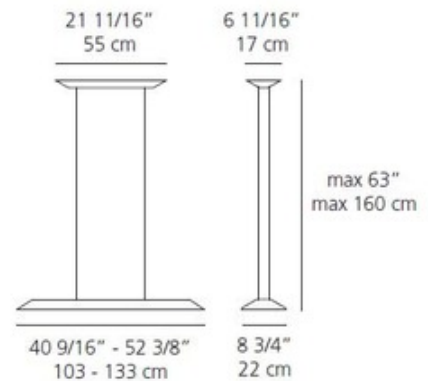

BRAND

Artemide

DESCRIPTION

Float L linear suspension features an opal diffuser and painted aluminum finish. Available in a round or linear shaped option as well as a suspension version. Two 39 or 54 watt, 120 volt, T5 G5 base compact fluorescent lamps not included. General light distribution. UL listed. Overall maximum height is 63 inches. 8.75W x 4H x 52.38L.

SHADE COLOR	Opal
BODY FINISH	Aluminum
WATTAGE	78W
DIMMER	N/A
DIMENSIONS	52.38"L x 8.75"W x 4"H
BULB NOT INCLUDED	
LAMP	2 x T5HO/G5/39W/120V Fluorescent

SPEC # ART65957

COMPANY	PROJECT	FIXTURE TYPE	APPROVED BY	DATE