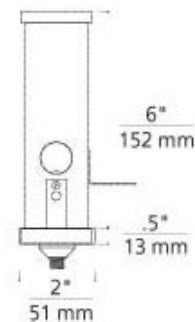

BRAND

Visual Comfort Modern

DESCRIPTION

This Freejack 2 Inch Square Flush Canopy mounts to a special 2 inch square x 6 inch deep junction box (included). Includes an electronic transformer which fits inside canopy and features one Freejack port. For ceiling use only. Dimmable with an electronic low voltage dimmer, sold separately. Compatible with both halogen and LED Freejack pendants and heads.

SHADE COLOR	N/A
BODY FINISH	Satin Nickel
WATTAGE	N/A
DIMMER	Low Voltage Electronic
DIMENSIONS	2"L x 2"W x 5"H
LAMP	N/A

SPEC # TLG66084

COMPANY	PROJECT	FIXTURE TYPE	APPROVED BY	DATE