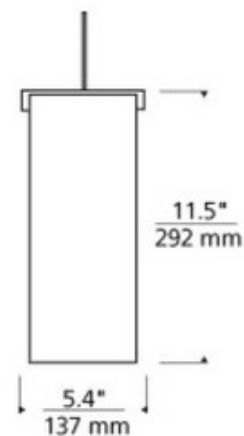

**BRAND** Visual Comfort Modern

**DESCRIPTION**

Freejack Halogen Boreal Pendant features a natural hemp fabric shade in Ivory with recycled paper backing topped with recycled sand-cast metal work in Antique Bronze or White Bronze. The product also ships in environmentally-friendly recycled packaging. Includes one 50 watt, 12 volt, JC GY6.35 halogen bi-pin lamp, six feet of field-cuttable suspension cable, and a Freejack connector. ETL listed. 5.4 inch diameter x 11.5 inch height x 83.5 inch overall length. Canopy required if used as a monopoint, sold separately.

<b>SHADE COLOR</b>	Ivory
<b>BODY FINISH</b>	White Bronze
<b>WATTAGE</b>	50W
<b>DIMMER</b>	Dimmable
<b>DIMENSIONS</b>	83.5"L x 5.4"W x 11.5"H
<b>BULB INCLUDED</b>	
<b>LAMP</b>	1 x JC/GY6.35 (bipin)/50W/12V Halogen