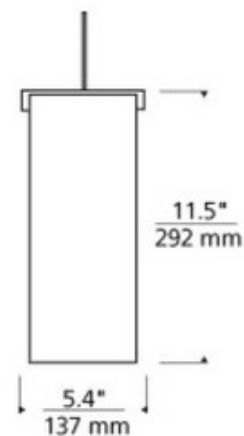

BRAND Visual Comfort Modern

DESCRIPTION

Freejack Halogen Boreal Pendant features a natural hemp fabric shade in Ivory with recycled paper backing topped with recycled sand-cast metal work in Antique Bronze or White Bronze. The product also ships in environmentally-friendly recycled packaging. Includes one 50 watt, 12 volt, JC GY6.35 halogen bi-pin lamp, six feet of field-cutttable suspension cable, and a Freejack connector. ETL listed. 5.4 inch diameter x 11.5 inch height x 83.5 inch overall length. Canopy required if used as a monopoint, sold separately.

SHADE COLOR	Ivory
BODY FINISH	White Bronze
WATTAGE	50W
DIMMER	Dimmable
DIMENSIONS	83.5"L x 5.4"W x 11.5"H
BULB INCLUDED	
LAMP	1 x JC/GY6.35 (bipin)/50W/12V Halogen

SPEC # TLG66114

COMPANY	PROJECT	FIXTURE TYPE	APPROVED BY	DATE