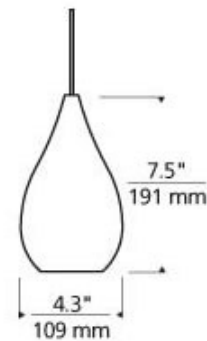

BRAND

Visual Comfort Modern

DESCRIPTION

Freejack Brulee LED Pendant features a teardrop shaped glass with exterior caramelized finish. Available in Gray, White, Brown or Amber glass. Finish available in Chrome, Satin Nickel or Antique Bronze. Includes one 8 watt replaceable 3000K LED module, 80CRI, six feet of field-cutttable suspension cable and a Freejack connector. ETL listed. 4.3 inch diameter x 7.5 inch height x 79.5 inch length. Canopy required for use as a monopoint, sold separately.

SHADE COLOR	Gray
BODY FINISH	Satin Nickel
WATTAGE	8W
DIMMER	Dimmable
DIMENSIONS	79.5"L x 4.3"W x 7.5"H
INTEGRATED LED MODULE	
LAMP	1 x LED/8W/12V LED

SPEC # TLG66128

COMPANY	PROJECT	FIXTURE TYPE	APPROVED BY	DATE