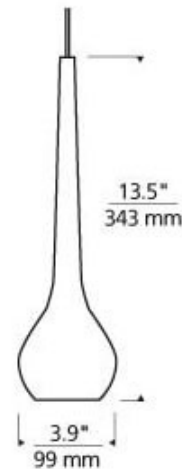

BRAND

Visual Comfort Modern

DESCRIPTION

The FreeJack LED Savoy Pendant features a delicately shaped glass shade, layered in vibrant colors available in Red, White or Amber. Finish in Antique Bronze, Satin Nickel or Chrome. Includes one 6 watt replaceable LED module 3000K and six feet of field-cutttable suspension cable for hanging. Also available in a halogen version with one 50 watt 12V bipin lamp. 3.9 inch diameter x 13.5 inches high. ETL listed.

SHADE COLOR	White
BODY FINISH	Satin Nickel
WATTAGE	6W
DIMMER	Dimmable
DIMENSIONS	3.9"W x 13.5"H
INTEGRATED LED MODULE	
LAMP	1 x LED/6W/12V LED

SPEC # TLG66372

COMPANY	PROJECT	FIXTURE TYPE	APPROVED BY	DATE