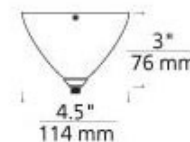

**BRAND** Visual Comfort Modern

**DESCRIPTION**

The FreeJack LED Venus Canopy mounts to a standard 4 inch junction box with round plaster ring (provided by electrician). Electronic transformer fits inside 3 inch high x 4.5 inch diameter housing. Available in Satin Nickel, Chrome, White, Black or Antique Bronze finish. For use with any freejack LED pendant or head. For ceiling or wall. If mounting to wall, head should extend no longer than 6 inches. Dimmable with low voltage electronic dimmer. ETL listed.

<b>SHADE COLOR</b>	N/A
<b>BODY FINISH</b>	Satin Nickel
<b>WATTAGE</b>	N/A
<b>DIMMER</b>	Low Voltage Electronic
<b>DIMENSIONS</b>	4.5"W x 3"H
<b>BULB NOT INCLUDED</b>	
<b>LAMP</b>	LED/12V LED

**SPEC #** TLG66418