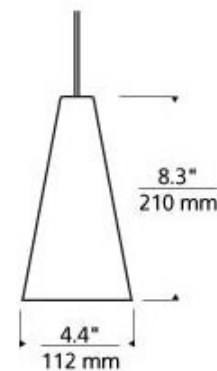

**BRAND**

Visual Comfort Modern

**DESCRIPTION**

The Freejack LED Mini Taza Pendant features a blown glass shade with intensely twisted rich glass color. Shade available in Amber, Blue-Green, Brown, Cream or Red. Finish available in Satin Nickel, Antique Bronze or Chrome. Includes 12 volt, 8 watt 3000K replaceable LED SORAA module, 80CRI, 500 lumens, six feet of field-cuttable suspension cable and a Freejack connector. ETL listed. 5.5 inch diameter x 8.3 inch height x 80.3 inch overall length. Canopy required if used as a monopoint, sold separately.

<b>SHADE COLOR</b>	Red
<b>BODY FINISH</b>	Satin Nickel
<b>WATTAGE</b>	8W
<b>DIMMER</b>	Dimmable
<b>DIMENSIONS</b>	80.3"L x 4.4"W x 8.3"H
<b>BULB INCLUDED</b>	
<b>LAMP</b>	1 x LED/8W/12V LED

**SPEC #** TLG66458