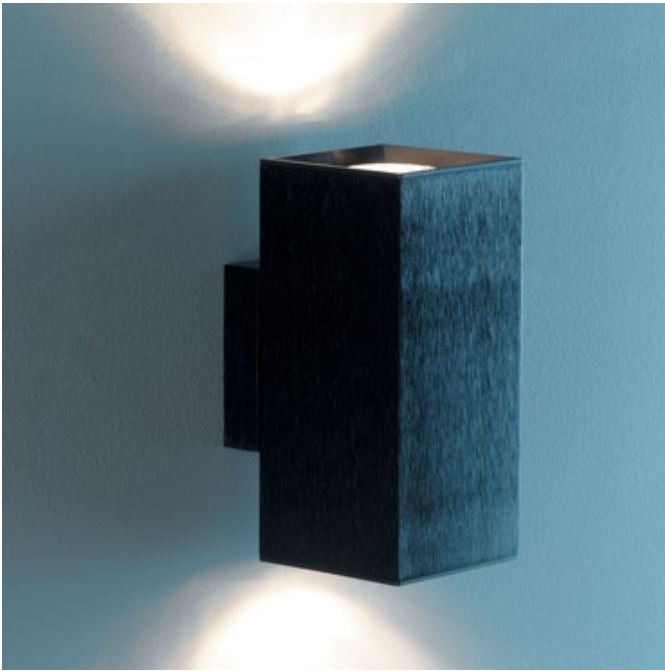

# Dau Double Wall Sconce

ADA

**Designer:** Flemming Bjorn

**Description:**

Dau Double wall sconce features a cube shaped fixture with a black finish. Also available in single wall sconce or single and three light ceiling version. Two 75 watt, 120 volt, G9 halogen lamp, included. Upward/ downward light distribution. Listing pending. ADA compliant. Made in Spain.

Shown in: Black

**List Price:** \$418.00  
**Our Price:** \$376.20

**Shade Color:** N/A  
**Body Finish:** Black  
**Lamp:** 2 x MR16/GU10/75W/120V Halogen  
 2 x MR16/GU10/120V LED  
**Wattage:** 150W  
**Dimmer:** Incandescent  
**Dimensions:** 6.8"H x 3.1"W x 3.9"D