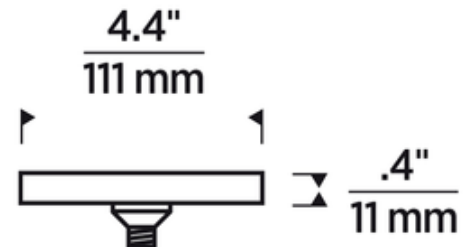

**BRAND**

Visual Comfort Architectural

**DESCRIPTION**

The 4 Inch Round Flush Freejack Canopy with Transformer is designed for use with Tech Lighting Freejack pendants. It mounts to a standard 4 inch junction box with a round plaster ring (not included). A 60W electronic transformer is included, which converts 120V input to 12V output and is to be placed in the junction box. This canopy mounts on the ceiling or wall.

*Shown in: Satin Nickel*

<b>SHADE COLOR</b>	N/A
<b>BODY FINISH</b>	Satin Nickel
<b>WATTAGE</b>	60W
<b>DIMMER</b>	Low Voltage Electronic
<b>DIMENSIONS</b>	4.4"W x 0.4"H
<b>LAMP</b>	N/A

**SPEC #** ELE66903