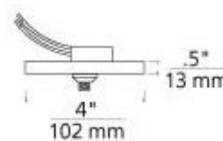

FreeJack LED Round Flush Canopy

Description:

Freejack 4 inch LED round flush canopy with one Freejack port for use in conjunction with any LED 12V Freejack element to create a decorative ceiling fixture. Available in black, chrome, satin nickel, antique bronze and white finish. Canopy mounts to a standard 4-inch square, 2-inch deep electrical box with round plaster ring (not included.) Includes transformer which mounts inside junction box. If wall mounting, head should be no longer than 6 inches. Dimmable with a low voltage electronic dimmer. ETL listed.

Shown in: Satin Nickel

List Price: \$118.75
Our Price: \$95.00

Shade Color: N/A
Body Finish: Satin Nickel
Lamp: 1 x LED/12V LED
Wattage: N/A
Dimmer: Low Voltage Electronic
Dimensions: 5"H x 4"W

Product Number: TLG66903			
Company:		Fixture Type:	Date: Feb 21, 2018
Project:		Approved By:	