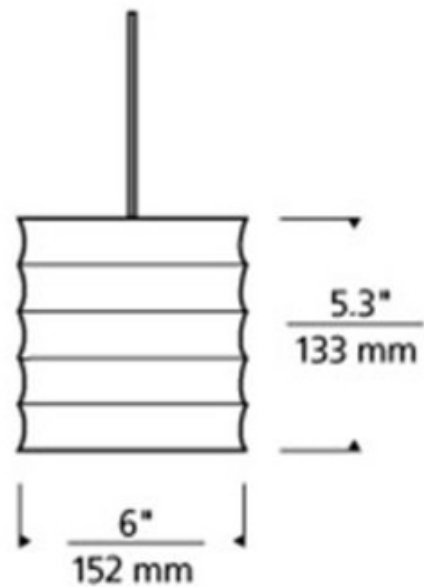

**BRAND** Visual Comfort Modern

**DESCRIPTION**

This FreeJack Bali LED Pendant comes in hand-carved design blown-glass cylinder with inner glass diffuser. Glass available in Amethyst, Crystal, Dark Brown and Smoke. Finish in Antique Bronze, Satin Nickel or Chrome. Includes one 6 watt replaceable LED module 3000K and six feet of field-cutttable suspension cable for hanging. Also available in a halogen version with a 50 watt 12V bipin lamp. 6 inch diameter x 5.3 inches high. ETL listed.

<b>SHADE COLOR</b>	Amethyst
<b>BODY FINISH</b>	Satin Nickel
<b>WATTAGE</b>	6W
<b>DIMMER</b>	Dimmable
<b>DIMENSIONS</b>	6"W x 5.3"H
<b>INTEGRATED LED MODULE</b>	
<b>LAMP</b>	1 x LED/6W/12V LED

**SPEC #** TLG66957