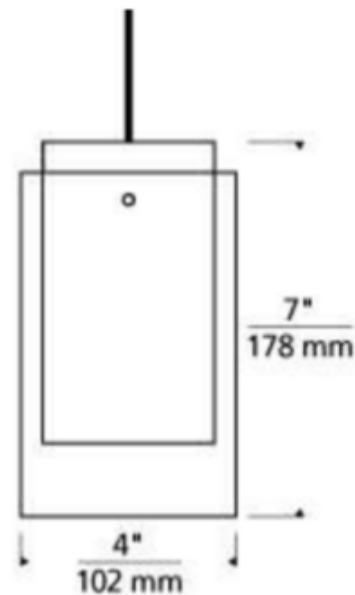

BRAND

Visual Comfort Modern

DESCRIPTION

The Echo Mini Pendant features a transparent outer cylinder shade over a white case glass cylinder. Compatible for use with 1-circuit Monorail track system or Freejack canopy. Supplied with six feet of field-cutttable suspension cable and a Freejack connector. Freejack canopy required if used as a monopoint, sold separately. Dimmer type dependent on system transformer (low voltage magnetic or electronic).

SHADE COLOR	Havana Brown
BODY FINISH	Chrome
WATTAGE	8W
DIMMER	Dimmable
DIMENSIONS	79"L x 4"W x 7"H
INTEGRATED LED MODULE	
LAMP	1x LED/8W/12V LED

SPEC #

TLG66961

COMPANY

PROJECT

FIXTURE TYPE

APPROVED BY

DATE