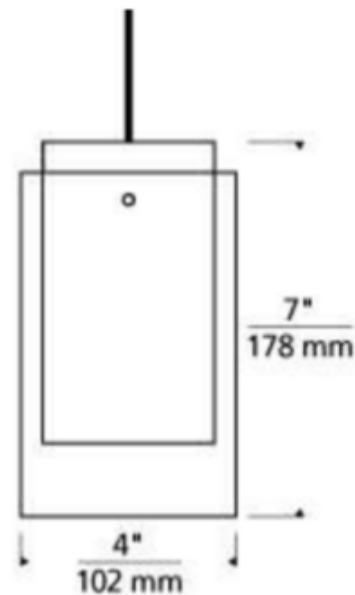

COMPANY	PROJECT	FIXTURE TYPE	APPROVED BY	DATE