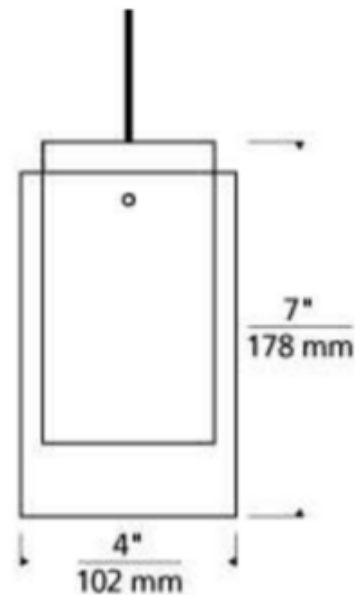

**BRAND**

Visual Comfort Modern

**DESCRIPTION**

The Echo Mini Pendant features a transparent outer cylinder shade over a white case glass cylinder. Compatible for use with 1-circuit Monorail track system or Freejack canopy. Supplied with six feet of field-cutttable suspension cable and a Freejack connector. Freejack canopy required if used as a monopoint, sold separately. Dimmer type dependent on system transformer (low voltage magnetic or electronic).

<b>SHADE COLOR</b>	Clear
<b>BODY FINISH</b>	Chrome
<b>WATTAGE</b>	6W
<b>DIMMER</b>	Low Voltage Electronic
<b>DIMENSIONS</b>	4"W x 7"H
<b>BULB INCLUDED</b>	
<b>LAMP</b>	1 x JC/GY6.35 (bipin)/6W/12V LED

*Technical Information*

<b>LUMINOUS FLUX</b>	361 lumens
<b>LUMENS/WATT</b>	60.17
<b>LAMP COLOR</b>	3000K
<b>COLOR RENDERING</b>	90 CRI

**SPEC #**

TLG66964

COMPANY

PROJECT

FIXTURE TYPE

APPROVED BY