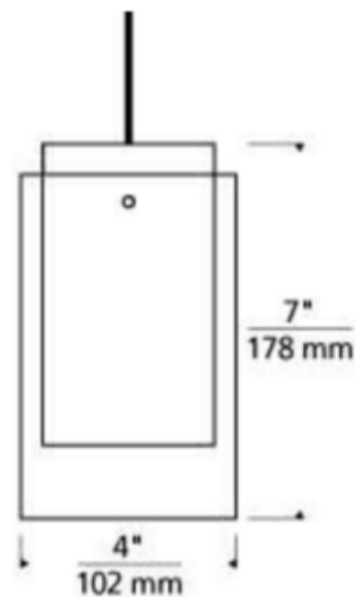

**BRAND** Visual Comfort Modern

**DESCRIPTION**

The Echo Mini Pendant features a transparent outer cylinder shade over a white case glass cylinder. Compatible for use with 1-circuit Monorail track system or Freejack canopy. Supplied with six feet of field-cuttable suspension cable and a Freejack connector. Freejack canopy required if used as a monopoint, sold separately. Dimmer type dependent on system transformer (low voltage magnetic or electronic).

<b>SHADE COLOR</b>	Aquamarine
<b>BODY FINISH</b>	Satin Nickel
<b>WATTAGE</b>	8W
<b>DIMMER</b>	Dimmable
<b>DIMENSIONS</b>	79"L x 4"W x 7"H
<b>INTEGRATED LED MODULE</b>	
<b>LAMP</b>	1 x LED/8W/12V LED

*Technical Information*

<b>LUMINOUS FLUX</b>	300 lumens
<b>LUMENS/WATT</b>	37.50
<b>LAMP COLOR</b>	3000K
<b>COLOR RENDERING</b>	90 CRI

**SPEC #** TLG66968

COMPANY	PROJECT	FIXTURE TYPE	APPROVED BY	DATE