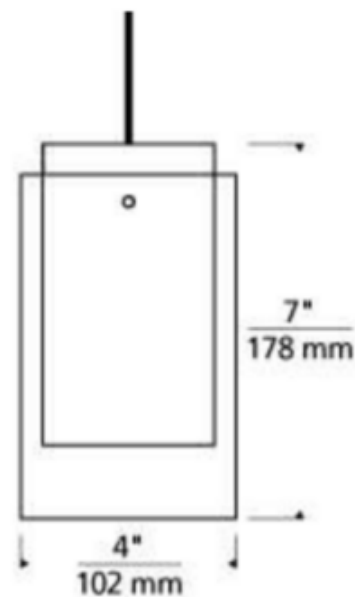

COMPANY	PROJECT	FIXTURE TYPE	APPROVED BY	DATE