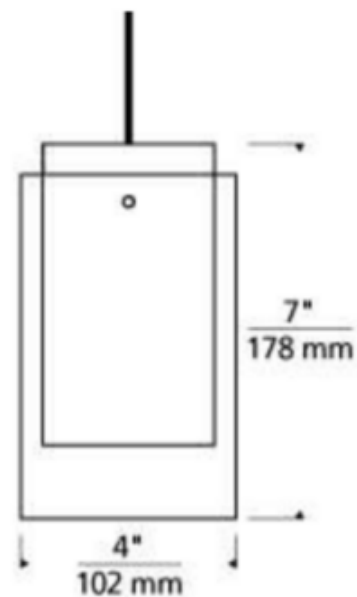

COMPANY	PROJECT	FIXTURE TYPE	APPROVED BY	DATE