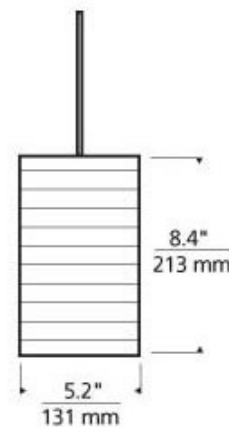

BRAND

Visual Comfort Modern

DESCRIPTION

Fab Freejack Pendant features a cylinder shaped shade, constructed of Indian silk with hand rolled edges. Compatible for use with 1-circuit and 2-circuit Monorail track systems, Kable Lite or Freejack canopy. Halogen: Includes one 12 volt, 50 watt JC GY6.35 halogen bi-pin lamp. LED: Includes one 12 volt, 8 watt replaceable 90 CRI 3000K LED SORAA module. Supplied with six feet of field-cuttable suspension cable and a Freejack connector. Freejack canopy required if used as a monopoint, sold separately. LED canopy compatible with both halogen and LED lamp options. Dimmer type dependent on system transformer (low voltage magnetic or electronic).

SHADE COLOR	Red
BODY FINISH	Satin Nickel
WATTAGE	8W
DIMMER	Dimmable
DIMENSIONS	80.4"L x 5.2"W x 8.4"H
BULB INCLUDED	
LAMP	1 x LED/8W/12V LED

SPEC # TLG66997

COMPANY	PROJECT	FIXTURE TYPE	APPROVED BY	DATE