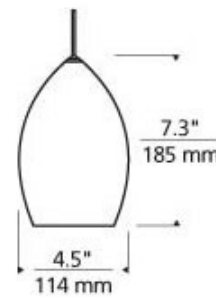

FreeJack LED Firefrost Pendant

Description:

Freejack LED Firefrost Pendant features Murano glass with frosted or case glass interior. Outer glass available in Amber, Chartreuse, Cobalt, Red or White. Finish available in Antique Bronze, Chrome or Satin Nickel. Includes one 8 watt replaceable 3000K Sora LED module, 90CRI, 500 lumens, six feet of field-cutable suspension cable, and a Freejack connector. ETL listed. 4.5 inch diameter x 7.3 inch height x 79.3 inch length. Canopy required for use as a monopoint, sold separately.

Shown in: Satin Nickel / White

List Price: \$393.76
 Our Price: \$315.01

Shade Color: White
 Body Finish: Satin Nickel
 Lamp: 1 x LED/8W/12V LED
 Wattage: 8W
 Dimmer: Dimmable
 Dimensions: 79.3"L x 7.3"H x 4.5"W

Technical Information

Luminous Flux: 500 lumens
 Lumens/Watt: 62.50
 Lamp Color: 3000 K
 Color Rendering: 90 CRI

Product Number: TLG67017			
Company:		Fixture Type:	Date: Feb 25, 2018
Project:		Approved By:	