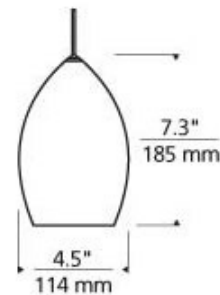

COMPANY	PROJECT	FIXTURE TYPE	APPROVED BY	DATE