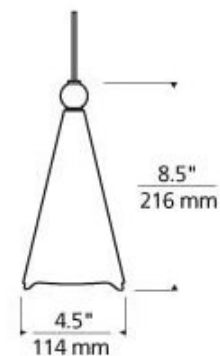

BRAND

Visual Comfort Modern

DESCRIPTION

Freejack LED Mini Ovation Pendant features a hand pulled glass shade, richly layered in brilliant color, with glass ball detail. Glass shade available in White Frit, Tortoise Shell or Tahoe Pine Amber. Glass ball in Red or Amber. Finish in Satin Nickel, Antique Bronze or Chrome. Includes one 8 watt replaceable SORAA 3000K LED, 80CRI, 500 lumens, six feet of field cuttable suspension cable, and a Freejack connector. ETL listed. 4.5 inch diameter x 8.5 inch height x 80.5 inch length. Handmade wrought iron wrap accessory available, sold separately. Canopy required for use as a monopoint, sold separately.

SHADE COLOR	Tahoe Pine Amber / Red
BODY FINISH	Satin Nickel
WATTAGE	8W
DIMMER	Dimmable
DIMENSIONS	80.5"L x 4.5"W x 8.5"H
BULB INCLUDED	
LAMP	1 x LED/8W/12V LED

SPEC # TLG67083

COMPANY	PROJECT	FIXTURE TYPE	APPROVED BY	DATE