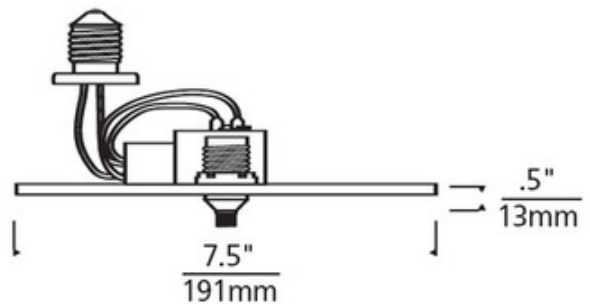

BRAND Visual Comfort Modern

DESCRIPTION

The Freejack Recessed Can Adapter 12V is use to retrofit existing recessed downlights for use with FreeJack elements. Mounts to any recessed can that is 6.25 to 6.50 inches in diameter with C shape hooks on the inside can wall. Transformer included. Available in White. Dimmable with a low voltage electronic dimmer, sold separately. ETL listed for use with the following recessed cans: Juno IC2, Juno IC22, Juno TC2 and TC2R, Halo H7T and H7RT, Cooper Lighting H27RT, Capri (Thomas) Lighting PR75ASIC/TPR75ASIC/DY6431, Progress Lighting P7TG, P8TG and PIO8TG.

SHADE COLOR	N/A
BODY FINISH	Chrome
WATTAGE	N/A
DIMMER	Low Voltage Electronic
DIMENSIONS	7.5"W x 5"H
LAMP	N/A

SPEC # TLG67166

COMPANY	PROJECT	FIXTURE TYPE	APPROVED BY	DATE