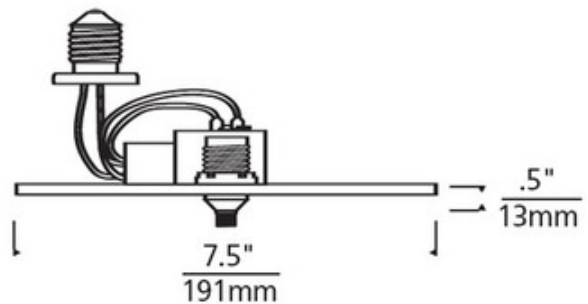

**BRAND** Visual Comfort Modern

**DESCRIPTION**

The Freejack Recessed Can Adapter 12V is use to retrofit existing recessed downlights for use with FreeJack elements. Mounts to any recessed can that is 6.25 to 6.50 inches in diameter with C shape hooks on the inside can wall. Transformer included. Available in White. Dimmable with a low voltage electronic dimmer, sold separately. ETL listed for use with the following recessed cans: Juno IC2, Juno IC22, Juno TC2 and TC2R, Halo H7T and H7RT, Cooper Lighting H27RT, Capri (Thomas) Lighting PR75ASIC/TPR75ASIC/DY6431, Progress Lighting P7TG, P8TG and PIO8TG.

<b>SHADE COLOR</b>	N/A
<b>BODY FINISH</b>	Chrome
<b>WATTAGE</b>	N/A
<b>DIMMER</b>	Low Voltage Electronic
<b>DIMENSIONS</b>	7.5"W x 5"H
<b>LAMP</b>	N/A

**SPEC #** TLG67166

COMPANY	PROJECT	FIXTURE TYPE	APPROVED BY	DATE