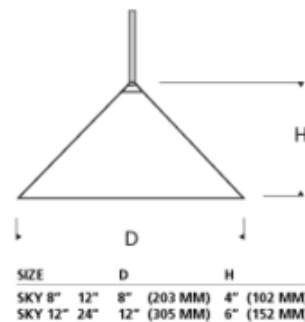

Technical Information

APERTURE SIZE	12.000"

SPEC # TLG67206

COMPANY	PROJECT	FIXTURE TYPE	APPROVED BY	DATE