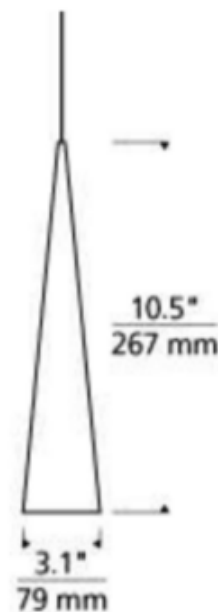

COMPANY	PROJECT	FIXTURE TYPE	APPROVED BY	DATE