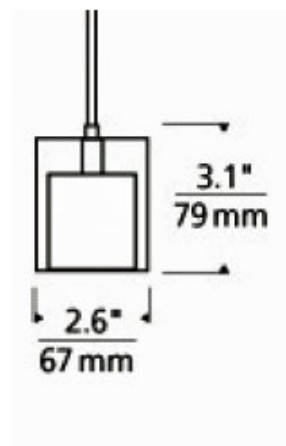

BRAND

Visual Comfort Modern

DESCRIPTION

The Kable Light Cube Pendant features a classic geometric cube shape made of pressed glass available in Frost. Finish in Satin Nickel or Chrome. Includes one 35 watt 12 volt JC GY6.35 halogen bipin lamp, six feet of field-cutttable suspension cable, and a Kable Lite connector. 2.6 inch square x 3.1 inch height x 75.1 inch overall length. ETL listed.

SHADE COLOR	Cobalt
BODY FINISH	Satin Nickel
WATTAGE	35W
DIMMER	Dimmable
DIMENSIONS	75.1"L x 2.6"W x 3.1"H x 2.6"D
BULB INCLUDED	
LAMP	1 x JC/GY6.35 (bipin)/35W/12V Halogen

SPEC # TLG67328

COMPANY

PROJECT