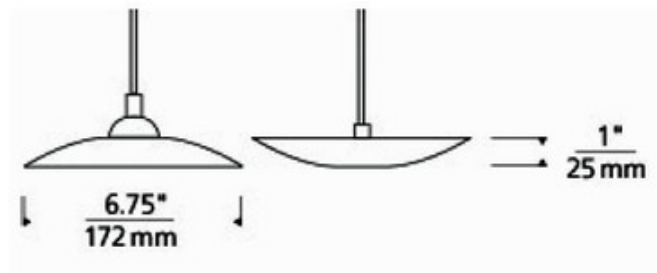

# Kable Lite Diz Pendant

**Description:**

Kable Lite Diz Pendant features a transparent glass plate floating around the exposed secured MR16 lamp. Glass available in Clear, Havana Brown, or Steel Blue with a Satin Nickel or Chrome finish. May be mounted up or down. Includes one 50 watt MR16 halogen flood lamp and six feet of field-cutable suspension cable. Includes Kable Lite connector. 6.75 inch width x 1 inch height. ETL listed.

Shown in: Satin Nickel / Steel Blue

**List Price:** \$193.75  
**Our Price:** \$155.00

**Shade Color:** Steel Blue  
**Body Finish:** Satin Nickel  
**Lamp:** 1 x MR16/GU5.3 (bipin)/50W/12V Halogen  
 1 x MR16/GU5.3 (bipin)/12V LED  
**Wattage:** 50W  
**Dimmer:** Dimmable  
**Dimensions:** 73"L x 1"H x 6.75"W